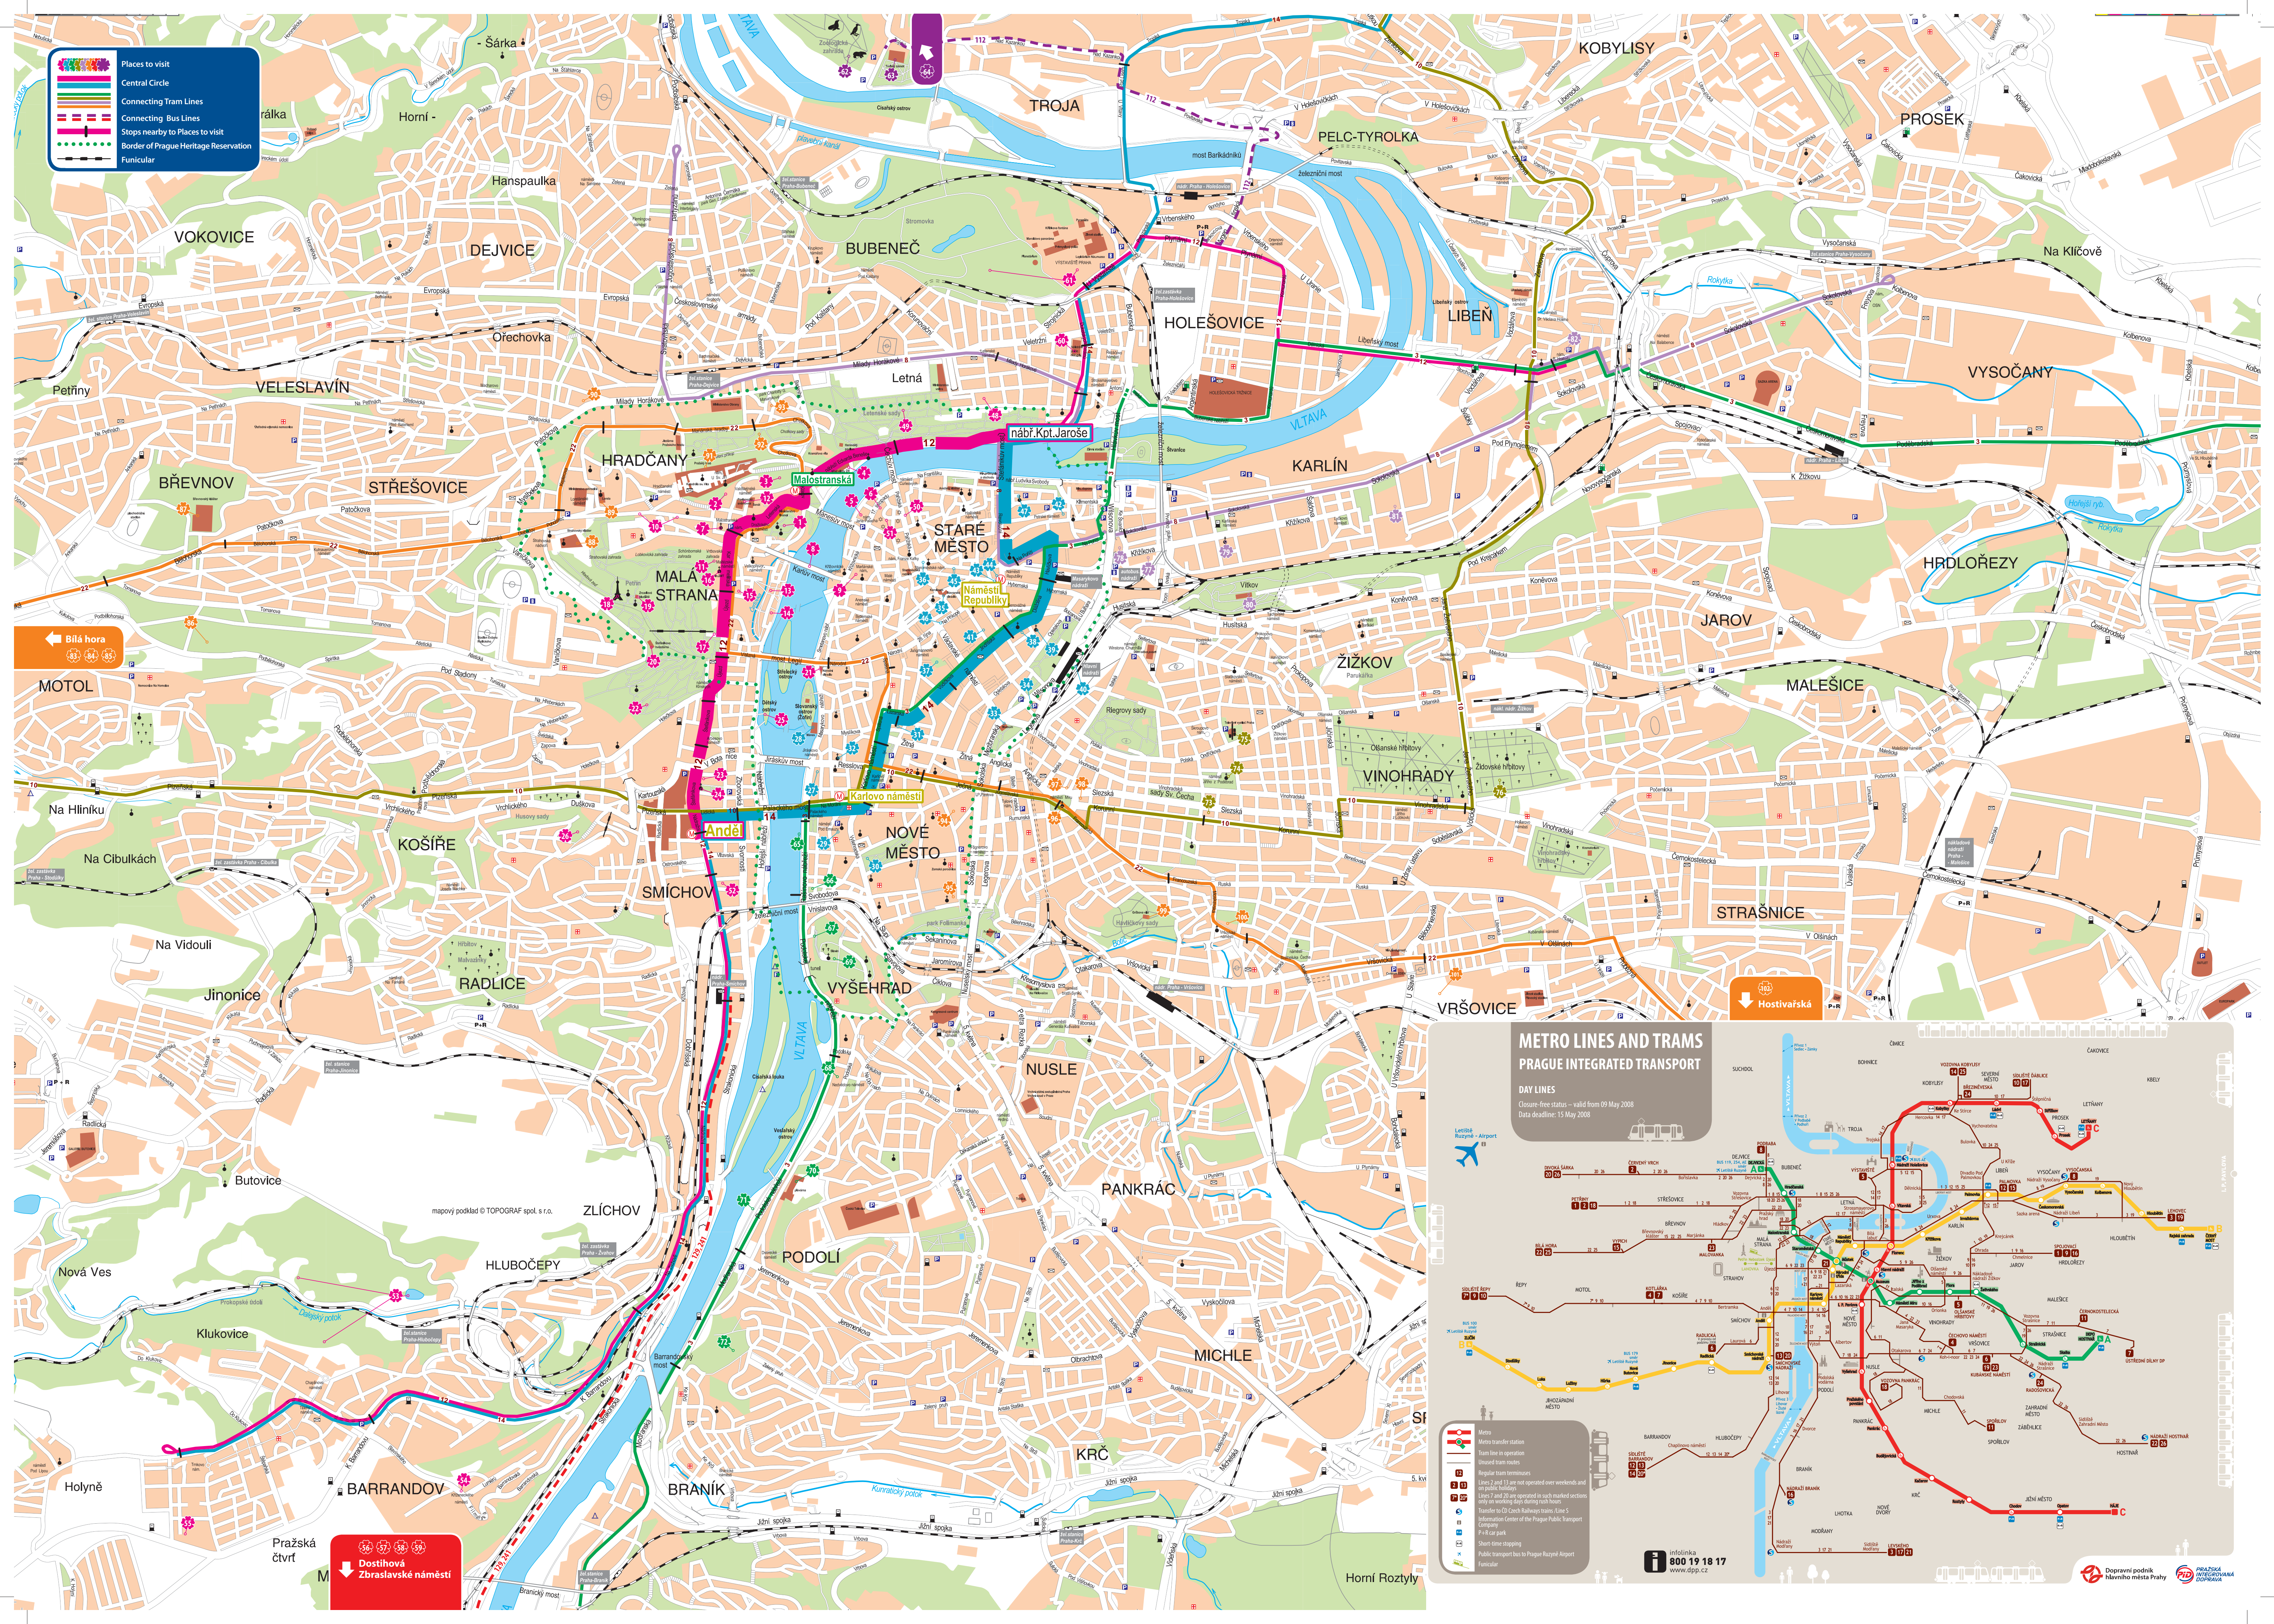

- Places to visit
- Central Circle
- Connecting Tram Lines
- Connecting Bus Lines
- Stops nearby to Places to visit
- Border of Prague Heritage Reservation
- Funicular

METRO LINES AND TRAMS PRAGUE INTEGRATED TRANSPORT

DAY LINES
 Closure-free status – valid from 09 May 2008
 Data deadline: 15 May 2008

- Metro
- Metro transfer station
- Tram line in operation
- Tram line closed from 15 May 2008
- Regular tram terminuses
- Lines 2 and 13 are not operated over weekends and on public holidays
- Lines 3 and 10 are operated in such marked sections only on weekend days during public transport
- Transfer to CD Czech Railways trains A line S
- Information Center of the Prague Public Transport Company
- P+R car park
- Short-time stopping
- Public transport bus to Prague Ruzyně Airport
- Funicular